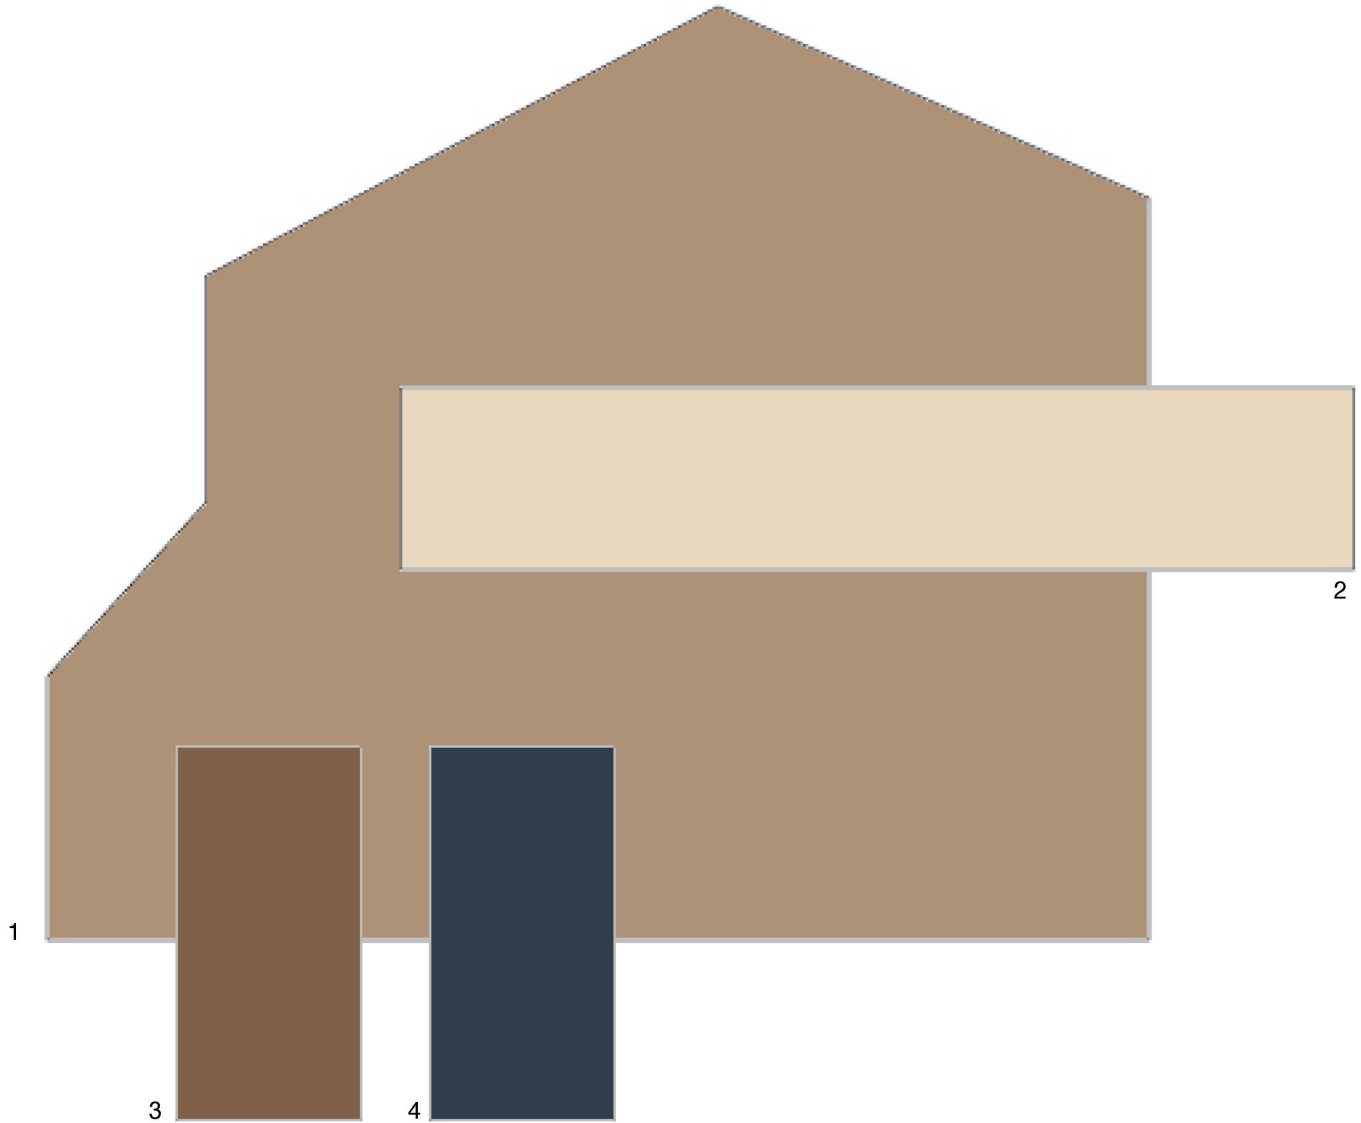

Scheme 13

**SHERWIN
WILLIAMS®**

16-03-1274W

Color samples shown approximate
actual paint colors as closely as possible.

Baytree Homeowners Association

- 1 Body
- 2 Trim
- 3 Accent
- 4 Accent

Craftsman Brown	SW 2835
Roycroft Vellum	SW 2833
Rookwood Brown	SW 2806
Naval	SW 6244