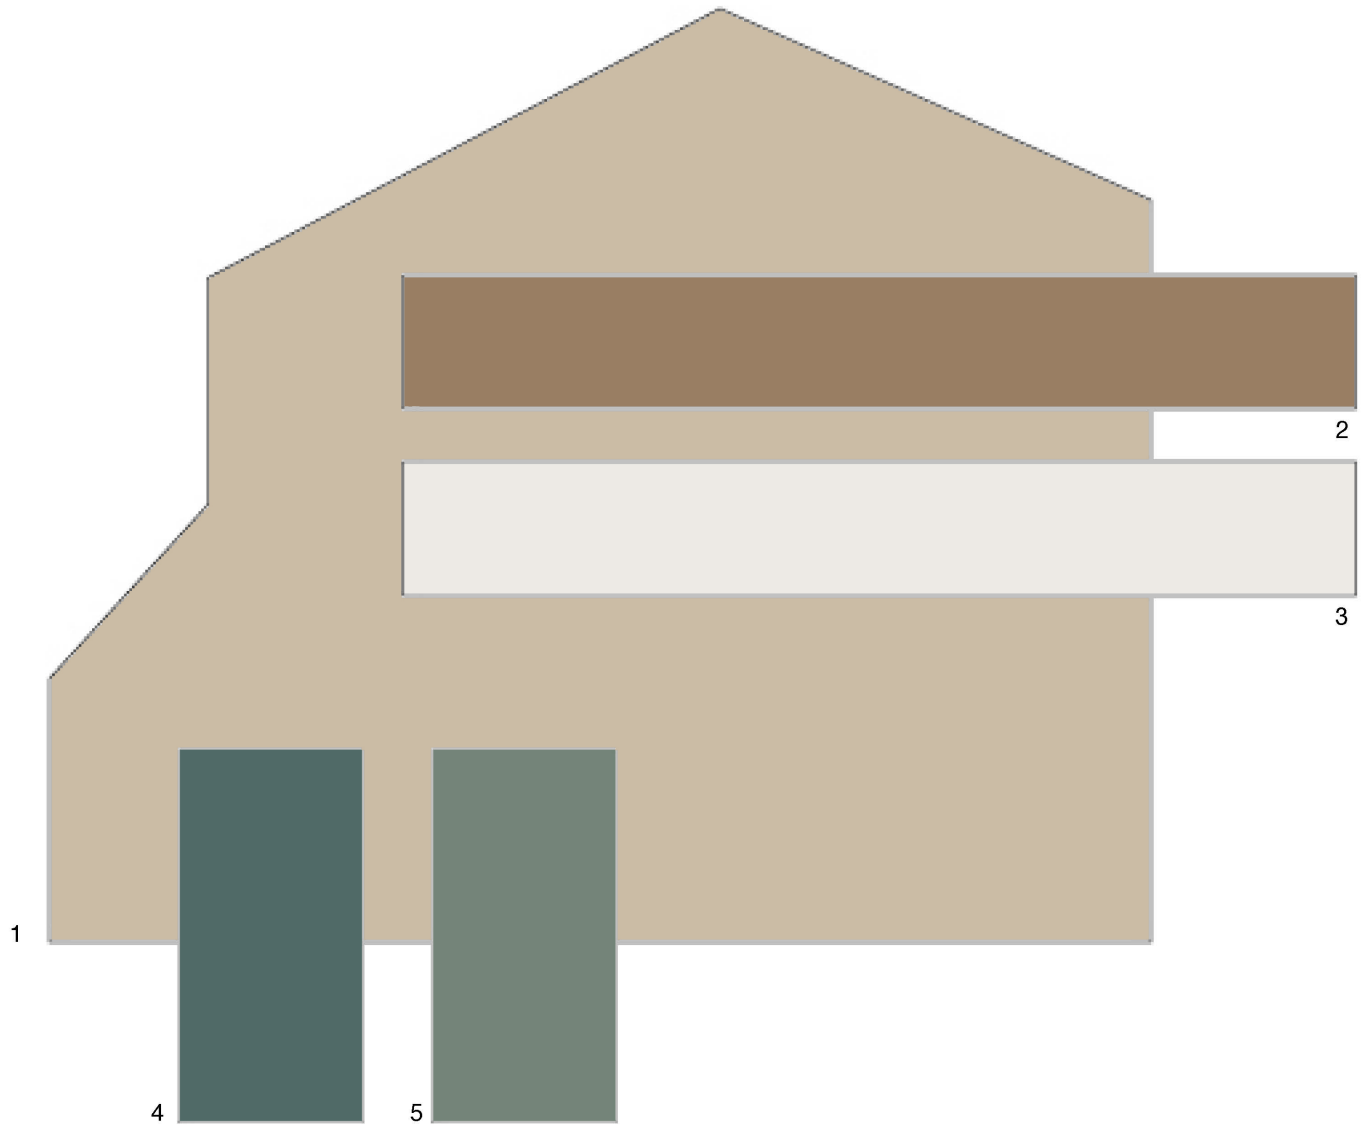

Scheme 9

16-03-1274W

Color samples shown approximate actual paint colors as closely as possible.

Baytree Homeowners Association

1 Body	Downing Sand	SW 2822
2 Trim	Rookwood Clay	SW 2823
3 Trim	Snowbound	SW 7004
4 Accent	Rookwood Sash Green	SW 2810
5 Accent	Rookwood Blue Green	SW 2811