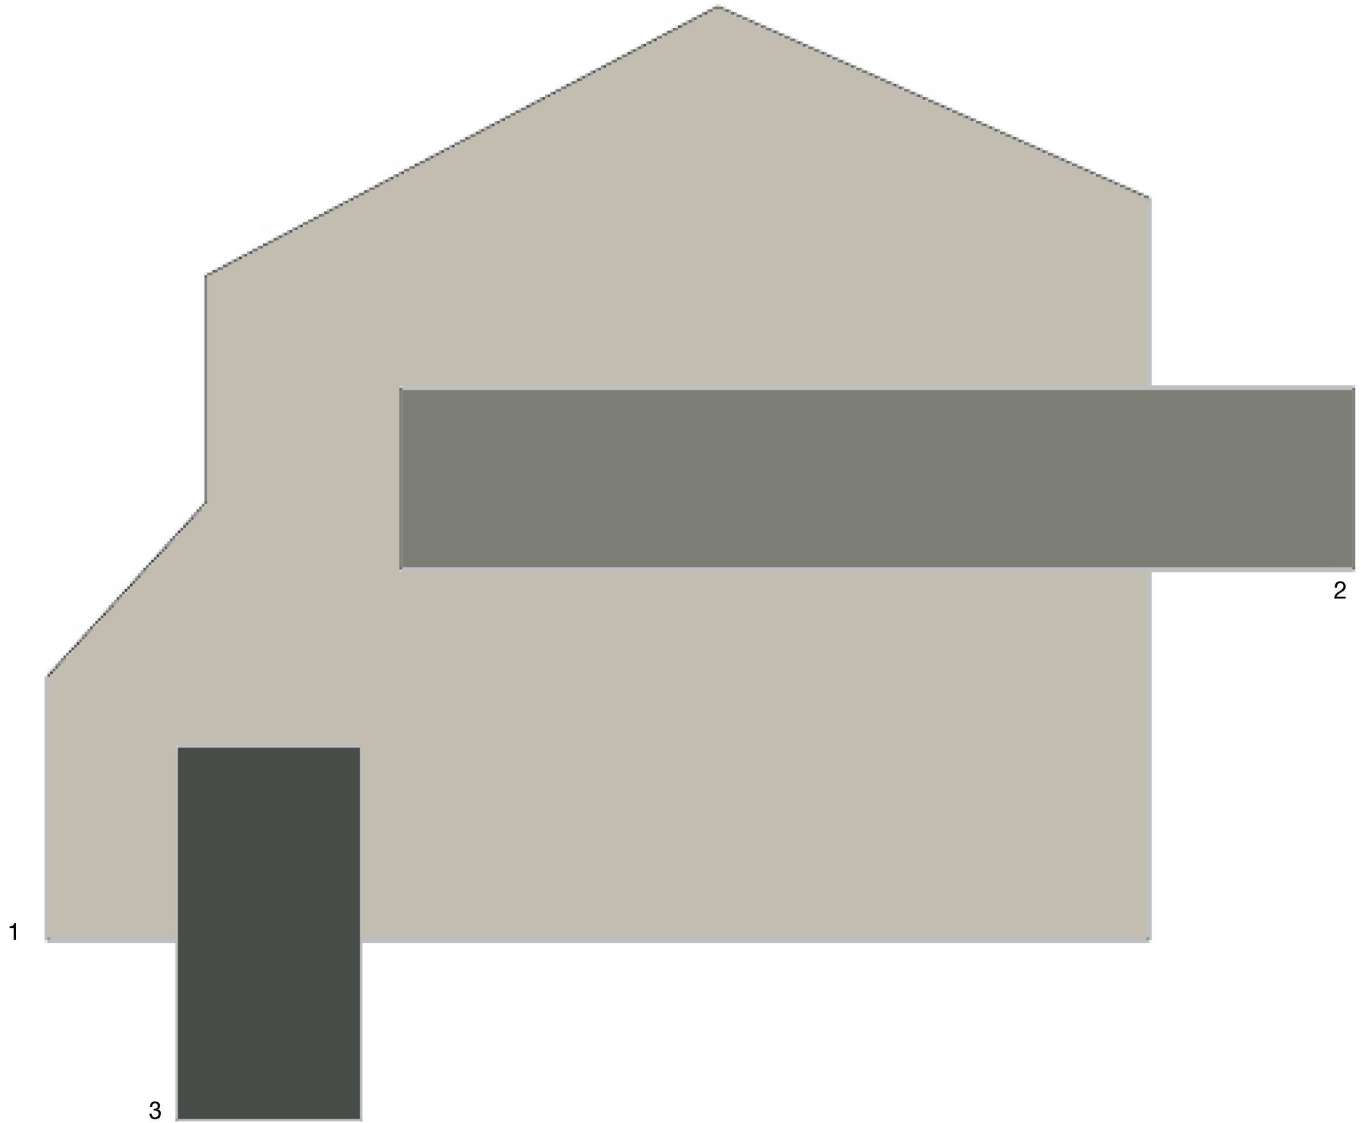

Scheme 28

**SHERWIN
WILLIAMS**

16-03-1274W

Color samples shown approximate
actual paint colors as closely as possible.

Baytree Homeowners Association

- 1 Body
- 2 Trim
- 3 Accent

Roycroft Mist Gray

SW 2844

Attitude Gray

SW 7060

Rock Bottom

SW 7062