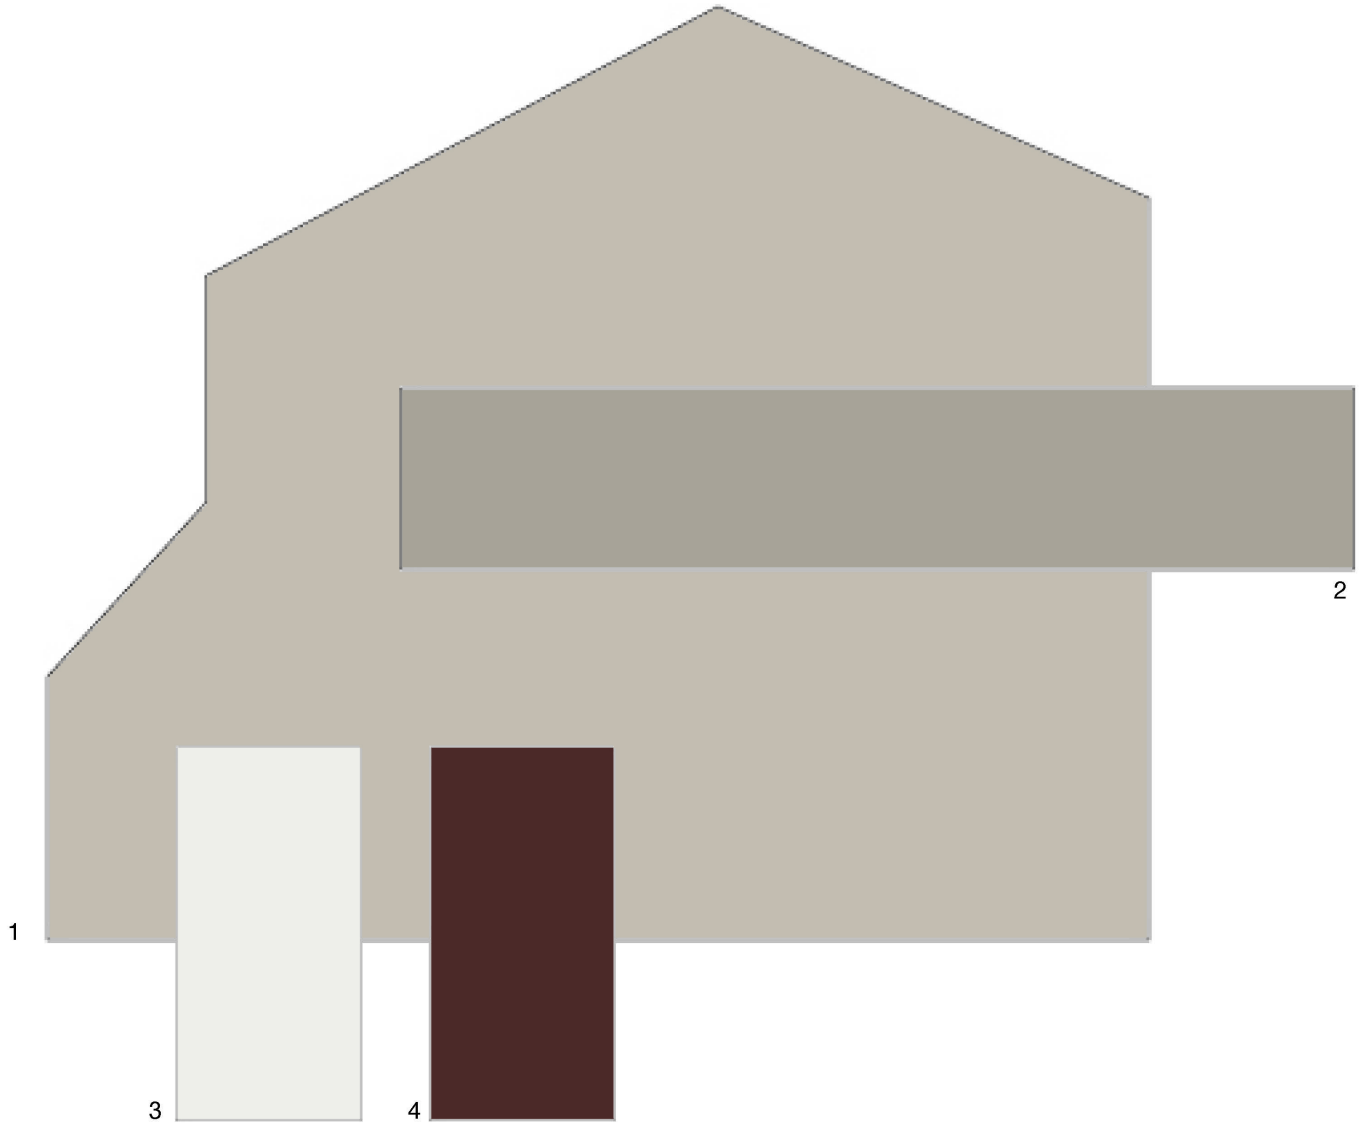

Scheme 25

**SHERWIN
WILLIAMS®**

16-03-1274W

Color samples shown approximate
actual paint colors as closely as possible.

Baytree Homeowners Association

1 Body	Roycroft Mist Gray	SW 2844
2 Trim	Downing Stone	SW 2821
3 Accent	Extra White	SW 7006
4 Accent	Rookwood Dark Red	SW 2801