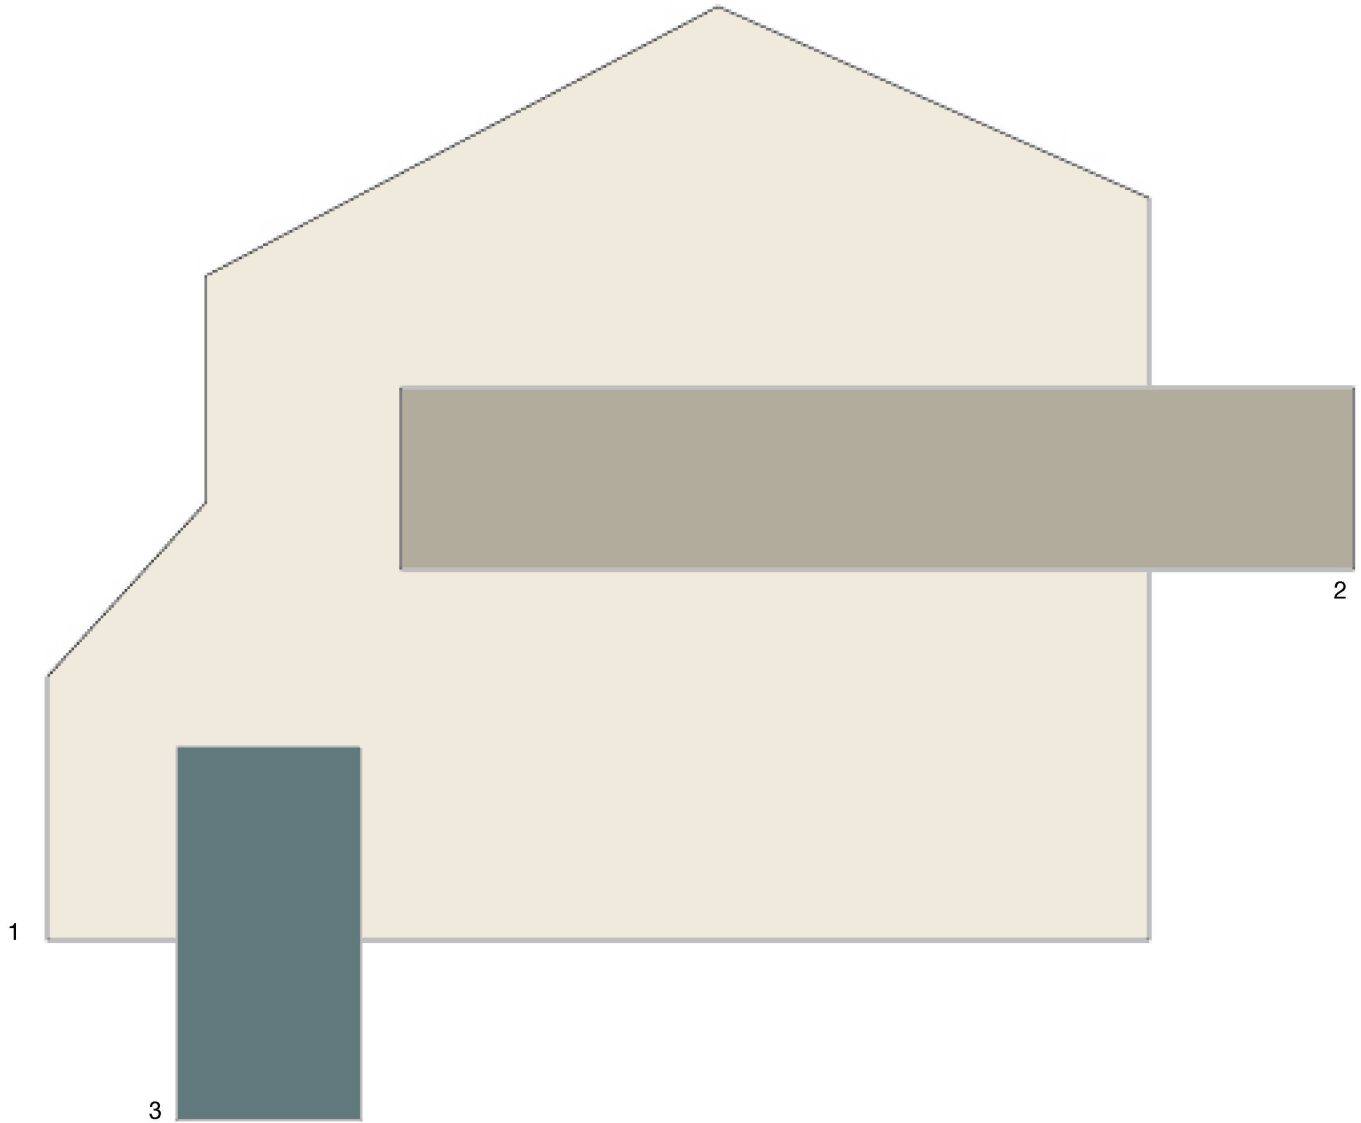

Scheme 1

**SHERWIN
WILLIAMS**

16-03-1274W

Color samples shown approximate actual paint colors as closely as possible.

Baytree Homeowners Association

- 1 Body
- 2 Trim
- 3 Accent

Dover White	SW 6385
Gateway Gray	SW 7644
Mediterranean	SW 7617