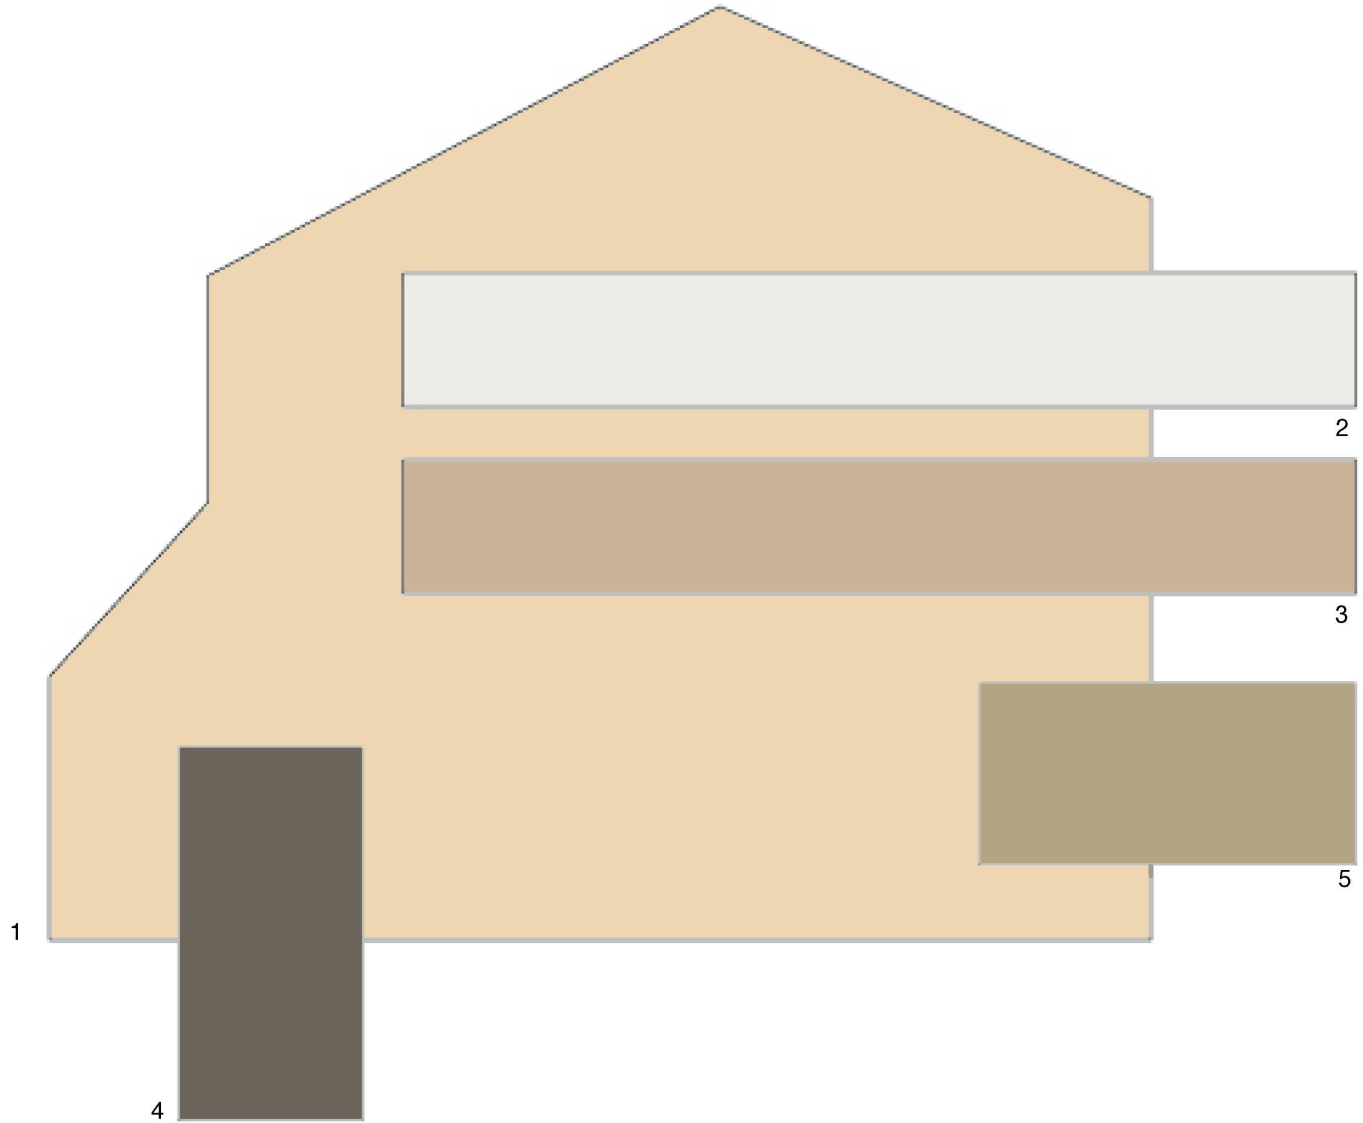

Scheme 3

**SHERWIN
WILLIAMS®**

16-03-1274W

Color samples shown approximate actual paint colors as closely as possible.

Baytree Homeowners Association

1 Body	Concord Buff	SW 7684
2 Trim	Pure White	SW 7005
3 Trim	Tawny Tan	SW 7713
4 Accent	Garden Sage	SW 7047
5 Trim	Porpoise	SW 7736