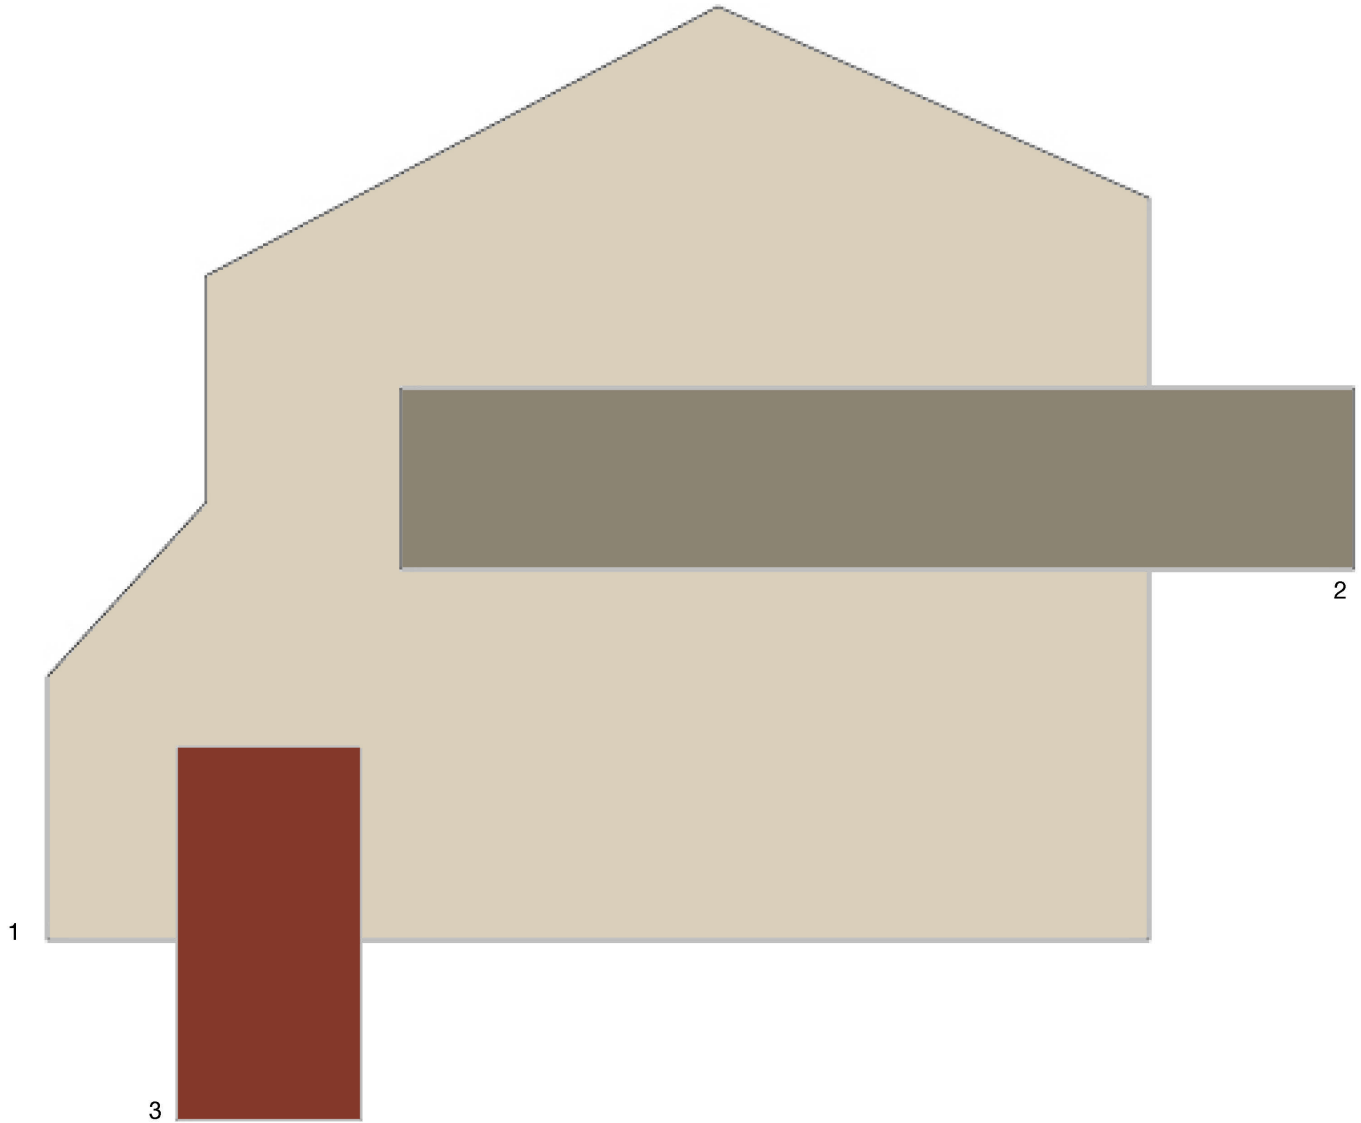

Scheme 15

**SHERWIN
WILLIAMS®**

16-03-1274W

Color samples shown approximate actual paint colors as closely as possible.

Baytree Homeowners Association

- 1 Body
- 2 Trim
- 3 Accent

Accessible Beige

SW 7036

Tony Taupe

SW 7038

Foggy Day

SW 6235

Scheme 16

**SHERWIN
WILLIAMS®**

16-03-1274W

Color samples shown approximate actual paint colors as closely as possible.