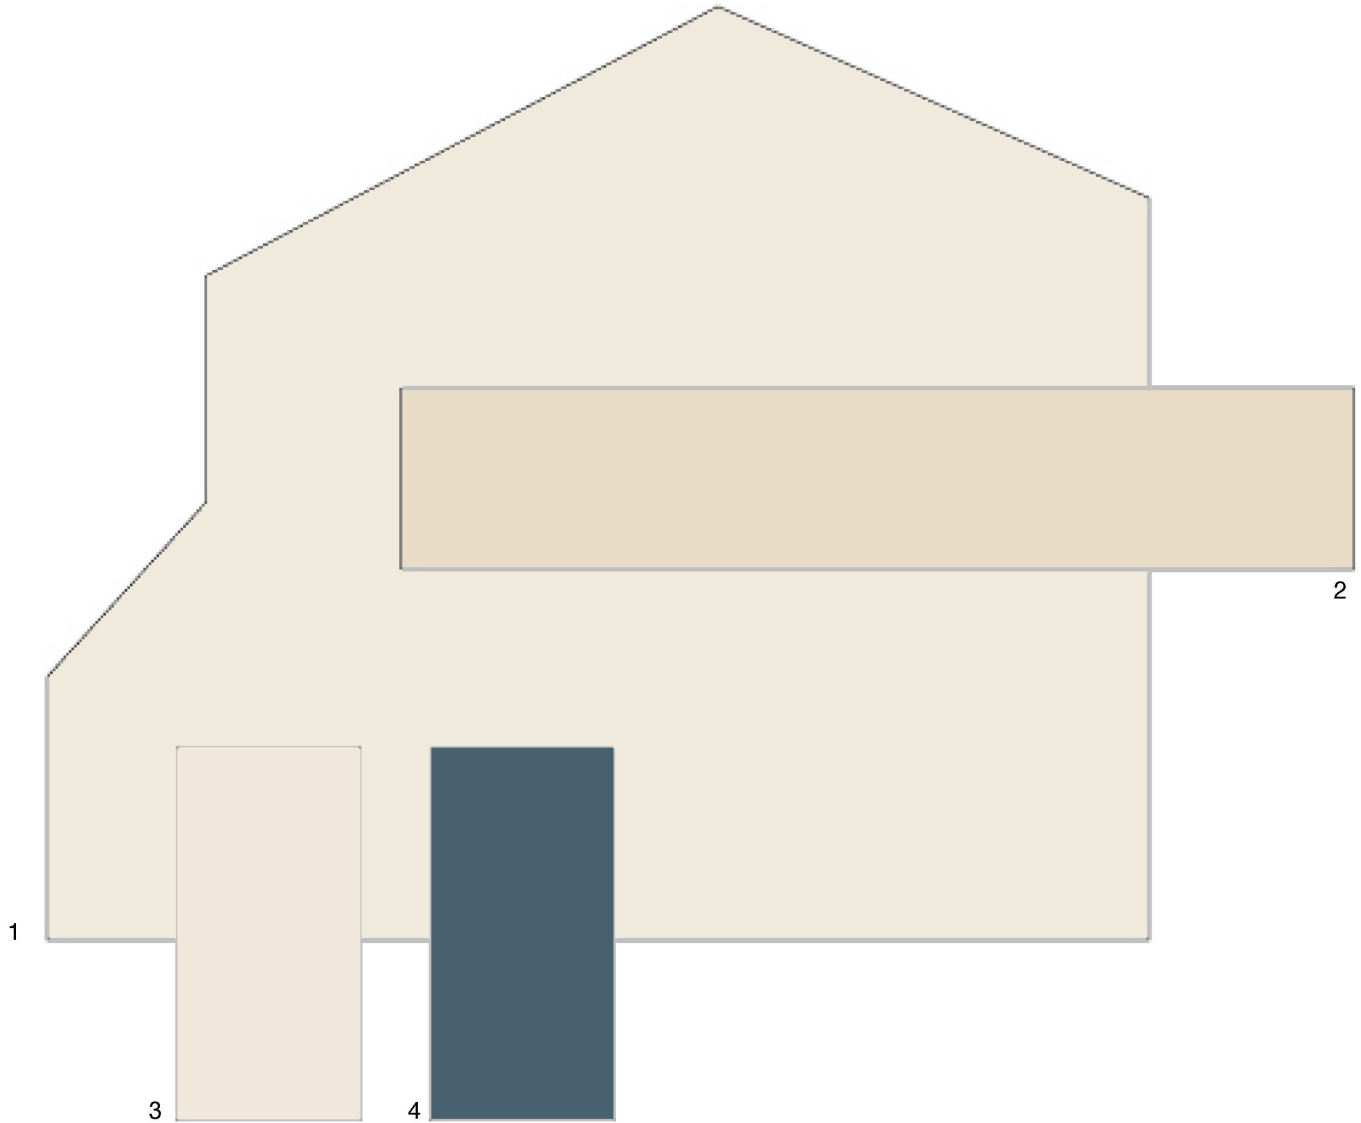

Scheme 1

**SHERWIN
WILLIAMS**

16-03-1274W

Color samples shown approximate actual paint colors as closely as possible.

Baytree Homeowners Association

- 1 Body
- 2 Trim
- 3 Accent

Dover White	SW 6385
Gateway Gray	SW 7644
Mediterranean	SW 7617

Scheme 2

**SHERWIN
WILLIAMS®**

16-03-1274W

Color samples shown approximate
actual paint colors as closely as possible.

Baytree Homeowners Association

- 1 Body
- 2 Trim
- 3 Accent
- 4 Accent

Dover White	SW 6385
Antique White	SW 6119
Creamy	SW 7012
Bunglehouse Blue	SW 0048