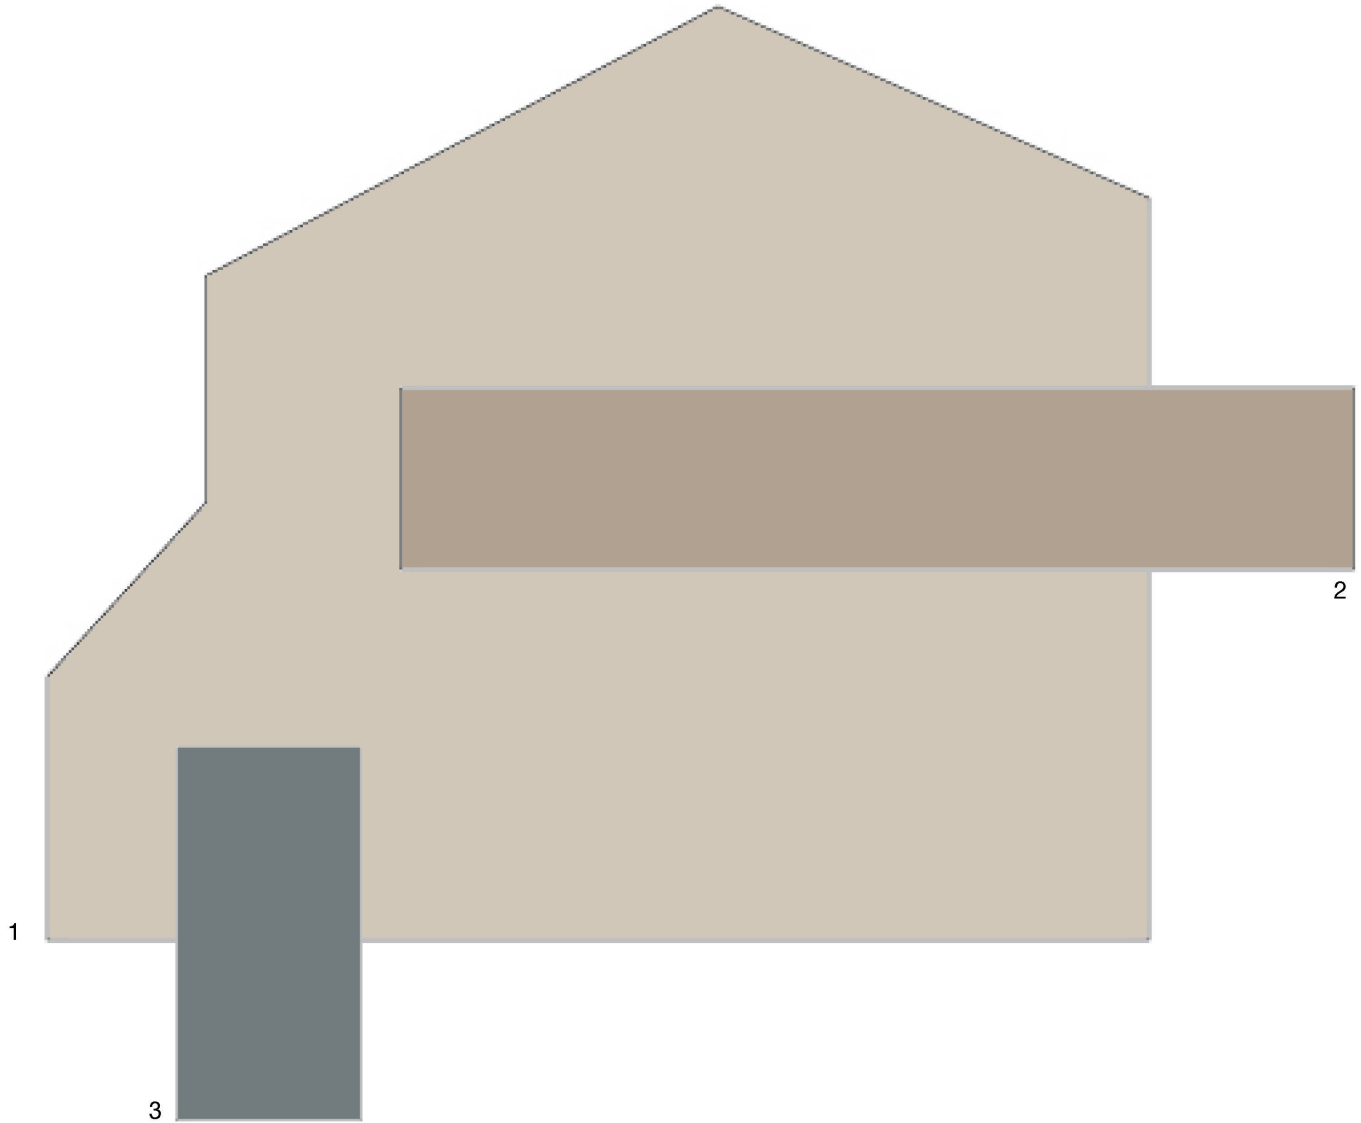

Scheme 15

**SHERWIN
WILLIAMS®**

16-03-1274W

Color samples shown approximate actual paint colors as closely as possible.

Baytree Homeowners Association

- 1 Body
- 2 Trim
- 3 Accent

Accessible Beige

SW 7036

Tony Taupe

SW 7038

Foggy Day

SW 6235